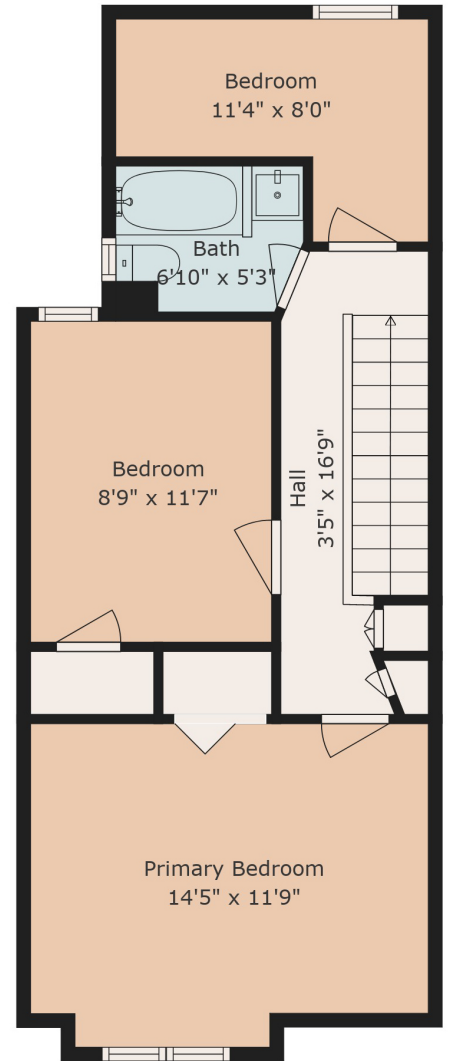

402 CLENDENAN AVENUE

1,376 SQUARE FEET TOTAL

LOWER FLOOR
286 SQ FT BELOW GRADE

MAIN FLOOR
597 SQ FT

SECOND FLOOR
493 SQ FT

KATHY ESSERY
Sales Representative
kathy@getnested.ca

PALVENA BROWN
Sales Representative
palvena@getnested.ca