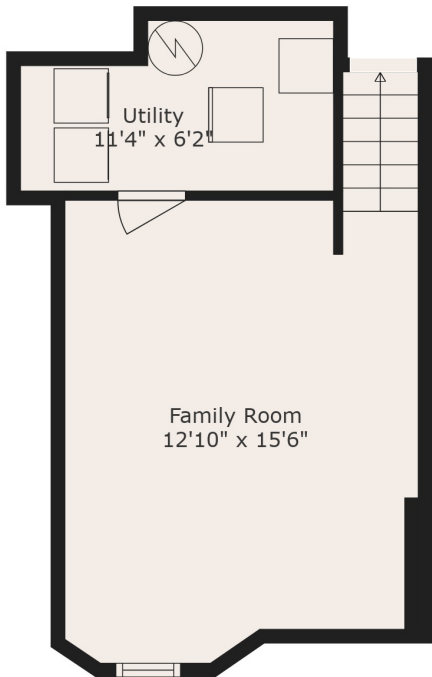

402 CLENDENAN AVENUE

1,376 SQUARE FEET TOTAL

LOWER FLOOR
286 SQ FT BELOW GRADE

MAIN FLOOR
597 SQ FT

SECOND FLOOR
493 SQ FT

KATHY ESSERY
Sales Representative
kathy@getnested.ca

PALVENA BROWN
Sales Representative
palvena@getnested.ca