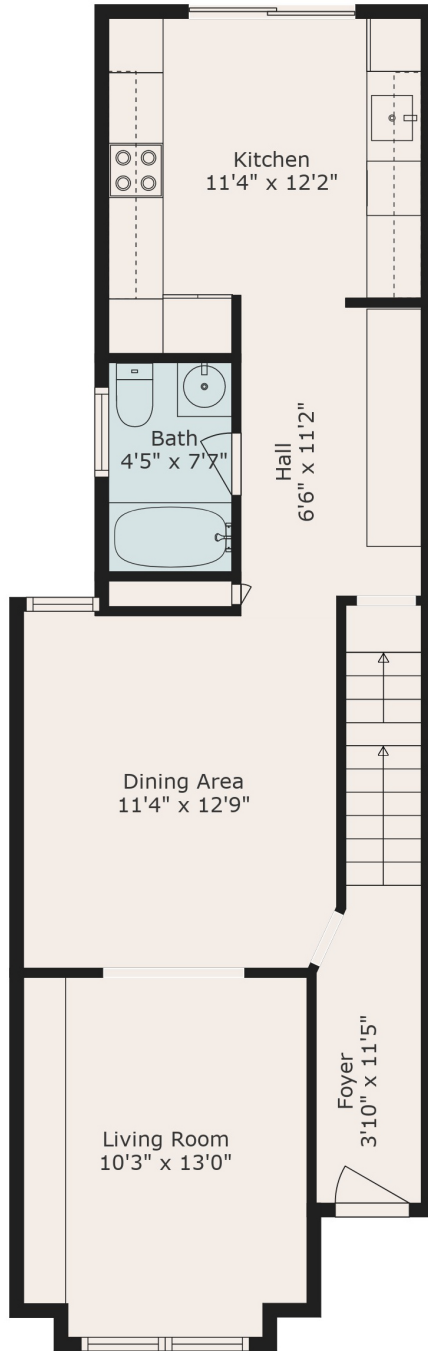

402 CLENDENAN AVENUE

1,376 SQUARE FEET TOTAL

LOWER FLOOR
286 SQ FT BELOW GRADE

MAIN FLOOR
597 SQ FT

SECOND FLOOR
493 SQ FT

KATHY ESSERY
Sales Representative
kathy@getnested.ca

PALVENA BROWN
Sales Representative
palvena@getnested.ca