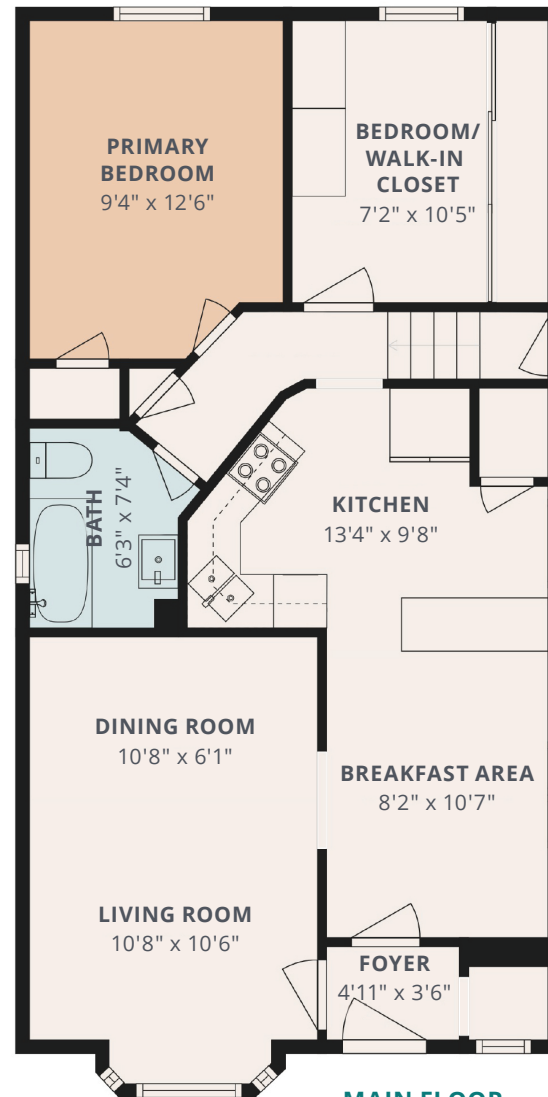

495 JANE STREET
713 SQUARE FEET + 730 SQUARE FEET BELOW GRADE

BASEMENT

MAIN FLOOR

KATHY ESSERY
Sales Representative
kathy@getnested.ca

PALVENA BROWN
Sales Representative
palvena@getnested.ca

SAGE REAL ESTATE LTD., BROKERAGE
639 Annette Street 416 483 8000

Room sizes should be considered approximate since measurements are subject to certification.
Not intended to solicit buyers or sellers currently under contract with another brokerage.