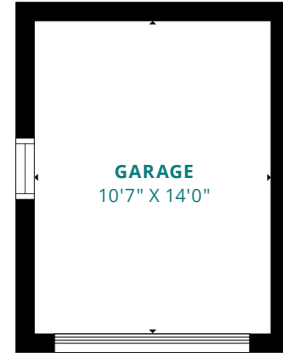

873 WINDERMERE AVENUE
 1,702 SQUARE FEET + 855 SQUARE FEET BELOW GRADE

UPPER LEVEL

MAIN LEVEL

LOWER LEVEL

KATHY ESSERY
 Sales Representative
 kathy@getnested.ca

PALVENA BROWN
 Sales Representative
 palvena@getnested.ca