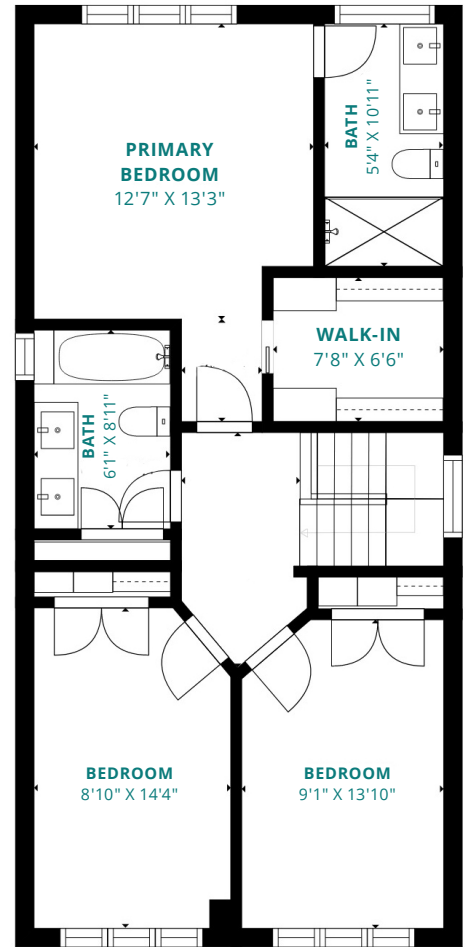

873 WINDERMERE AVENUE
 1,702 SQUARE FEET + 855 SQUARE FEET BELOW GRADE

UPPER LEVEL

MAIN LEVEL

LOWER LEVEL

KATHY ESSERY
 Sales Representative
 kathy@getnested.ca

PALVENA BROWN
 Sales Representative
 palvena@getnested.ca