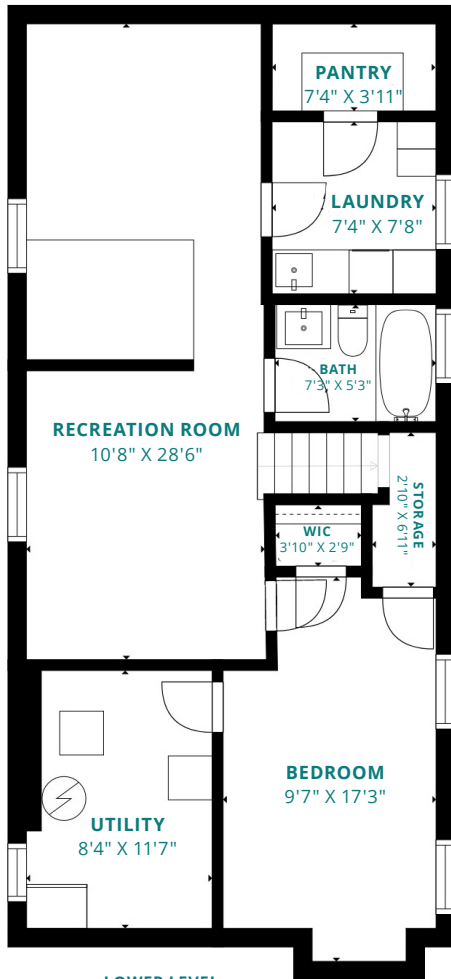

873 WINDERMERE AVENUE
 1,702 SQUARE FEET + 855 SQUARE FEET BELOW GRADE

UPPER LEVEL

MAIN LEVEL

LOWER LEVEL

KATHY ESSERY
 Sales Representative
 kathy@getnested.ca

PALVENA BROWN
 Sales Representative
 palvena@getnested.ca