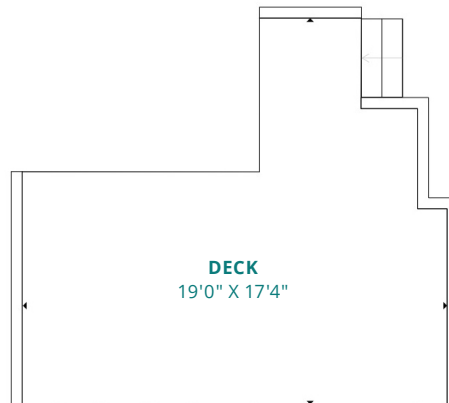

873 WINDERMERE AVENUE
 1,702 SQUARE FEET + 855 SQUARE FEET BELOW GRADE

UPPER LEVEL

MAIN LEVEL

LOWER LEVEL

KATHY ESSERY
 Sales Representative
 kathy@getnested.ca

PALVENA BROWN
 Sales Representative
 palvena@getnested.ca