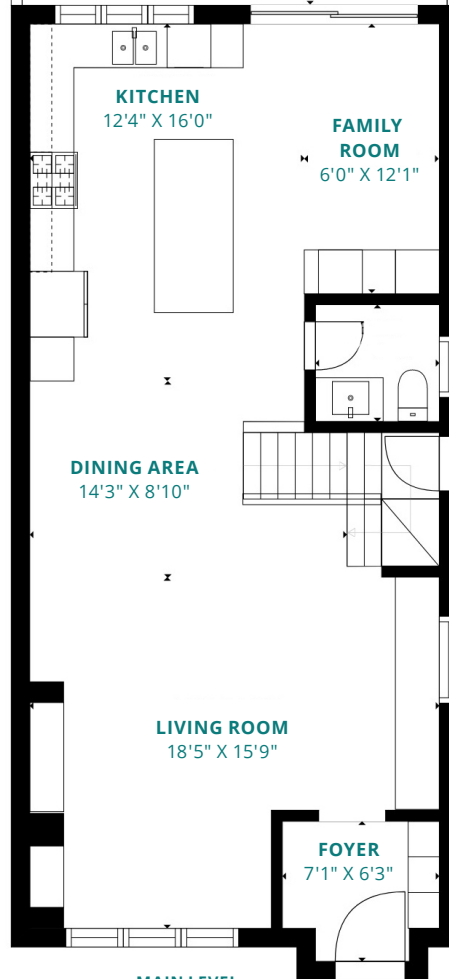

873 WINDERMERE AVENUE
 1,702 SQUARE FEET + 855 SQUARE FEET BELOW GRADE

UPPER LEVEL

MAIN LEVEL

LOWER LEVEL

KATHY ESSERY
 Sales Representative
 kathy@getnested.ca

PALVENA BROWN
 Sales Representative
 palvena@getnested.ca