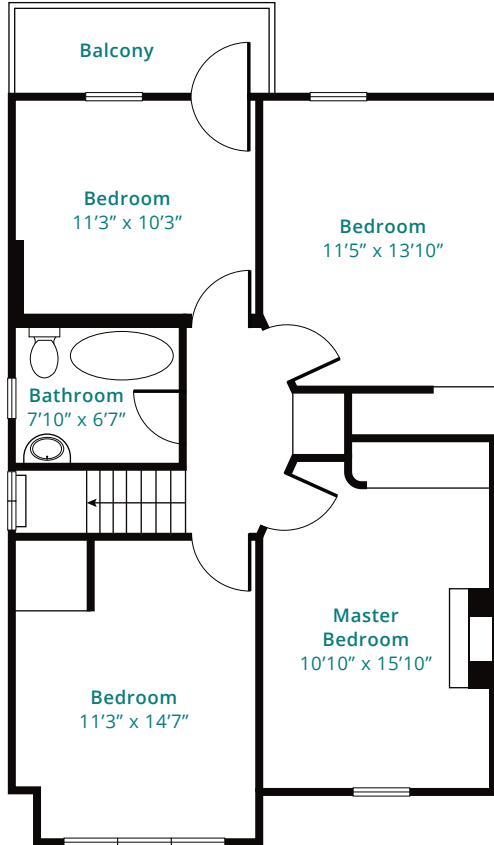

134 PEARSON AVENUE

MAIN FLOOR

SECOND FLOOR

BASEMENT

KATHY ESSERY
Sales Representative
kathy@getnested.ca

PALVENA BROWN
Sales Representative
palvena@getnested.ca

2,154 square feet total

SAGE REAL ESTATE LTD., BROKERAGE
639 Annette Street 416 483 8000

Room sizes should be considered approximate since measurements are subject to certification.
Not intended to solicit buyers or sellers currently under contract with another brokerage.