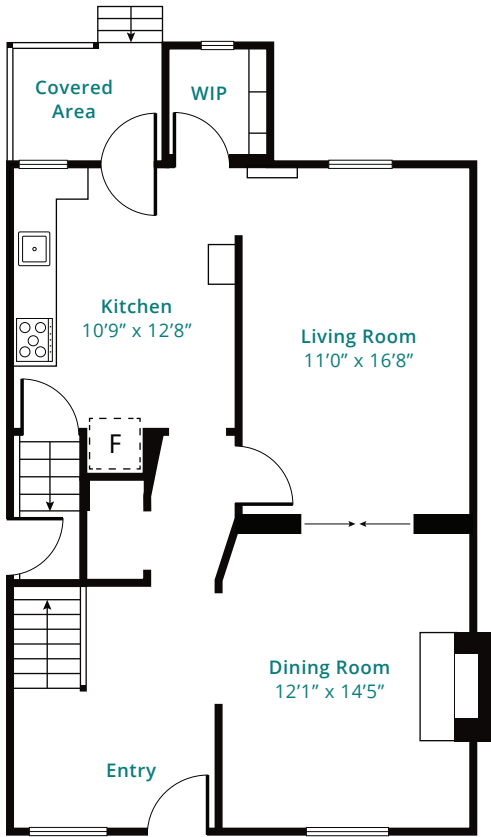

134 PEARSON AVENUE

MAIN FLOOR

SECOND FLOOR

BASEMENT

KATHY ESSERY
Sales Representative
kathy@getnested.ca

PALVENA BROWN
Sales Representative
palvena@getnested.ca

2,154 square feet total

SAGE REAL ESTATE LTD., BROKERAGE
639 Annette Street 416 483 8000

Room sizes should be considered approximate since measurements are subject to certification.
Not intended to solicit buyers or sellers currently under contract with another brokerage.