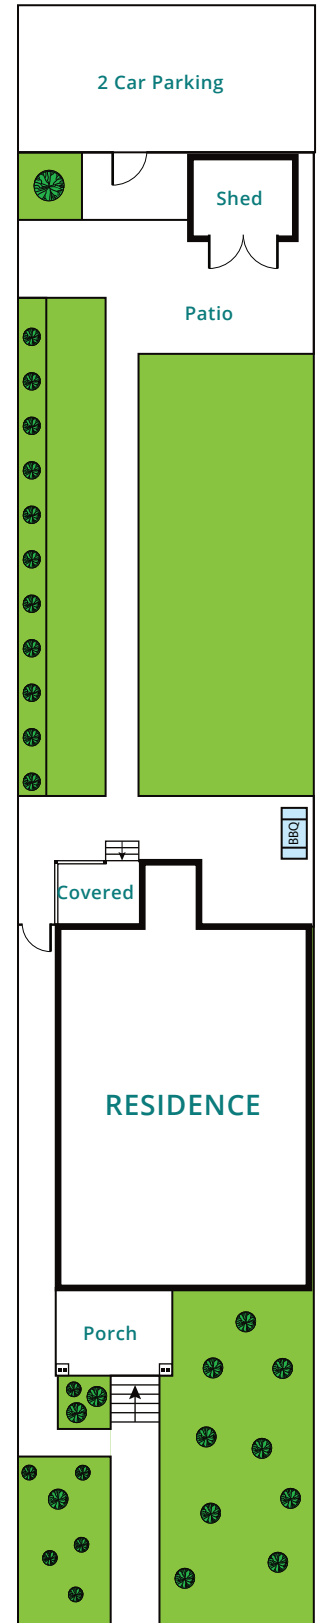

134 PEARSON AVENUE

MAIN FLOOR

SECOND FLOOR

BASEMENT

KATHY ESSERY
Sales Representative
kathy@getnested.ca

PALVENA BROWN
Sales Representative
palvena@getnested.ca

2,154 square feet total

SAGE REAL ESTATE LTD., BROKERAGE
639 Annette Street 416 483 8000

Room sizes should be considered approximate since measurements are subject to certification.
Not intended to solicit buyers or sellers currently under contract with another brokerage.