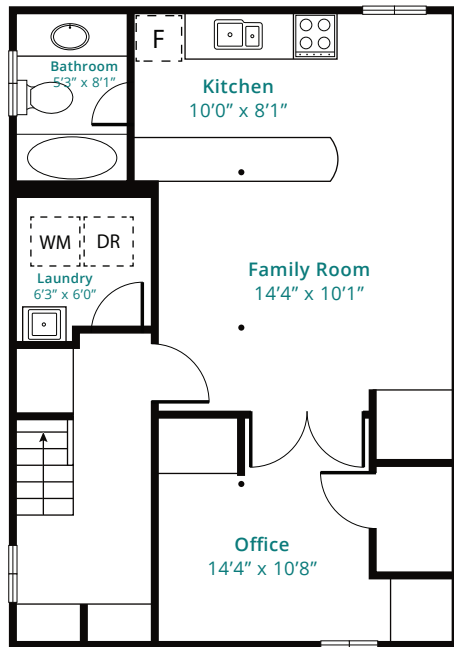

134 PEARSON AVENUE

MAIN FLOOR

SECOND FLOOR

BASEMENT

KATHY ESSERY
Sales Representative
kathy@getnested.ca

PALVENA BROWN
Sales Representative
palvena@getnested.ca

2,154 square feet total

SAGE REAL ESTATE LTD., BROKERAGE
639 Annette Street 416 483 8000

Room sizes should be considered approximate since measurements are subject to certification.
Not intended to solicit buyers or sellers currently under contract with another brokerage.